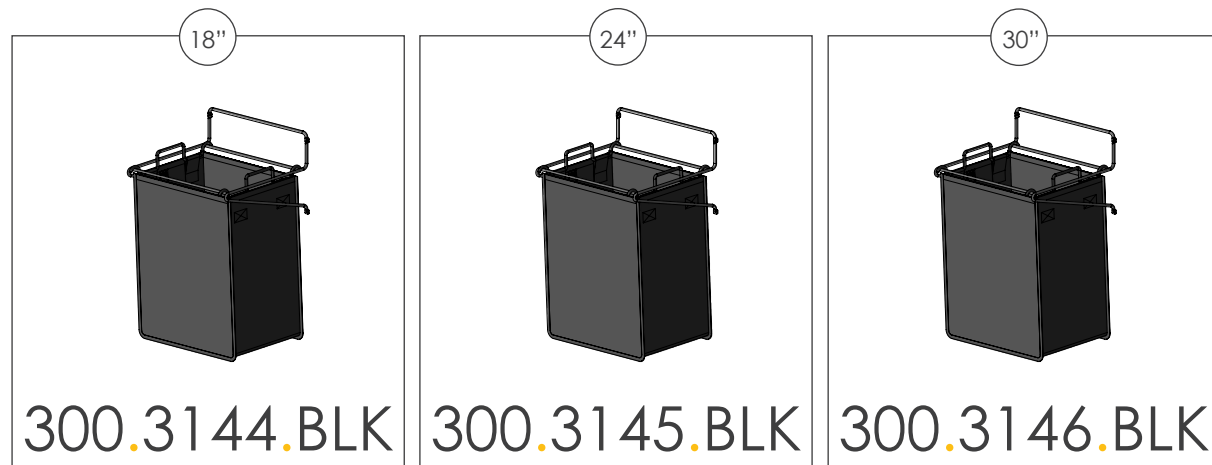

**LAUNDRY**  
tilt-out hamper

18" 300.3144.BLK  
24" 300.3145.BLK  
30" 300.3146.BLK

**FEATURES**

Keep your laundry behind closed doors with this enclosed soft laundry hamper

Designed to mount on the back of a tilt door and allows for quick access

Sort your laundry with ease with the use of the portable hamper bags

**DIMENSIONS**

**SPECS**

**OPTIONS**

FINISH:

BLACK

300.3144.MAL  
PATENT #: 7243884

**FINISHED PRODUCT**