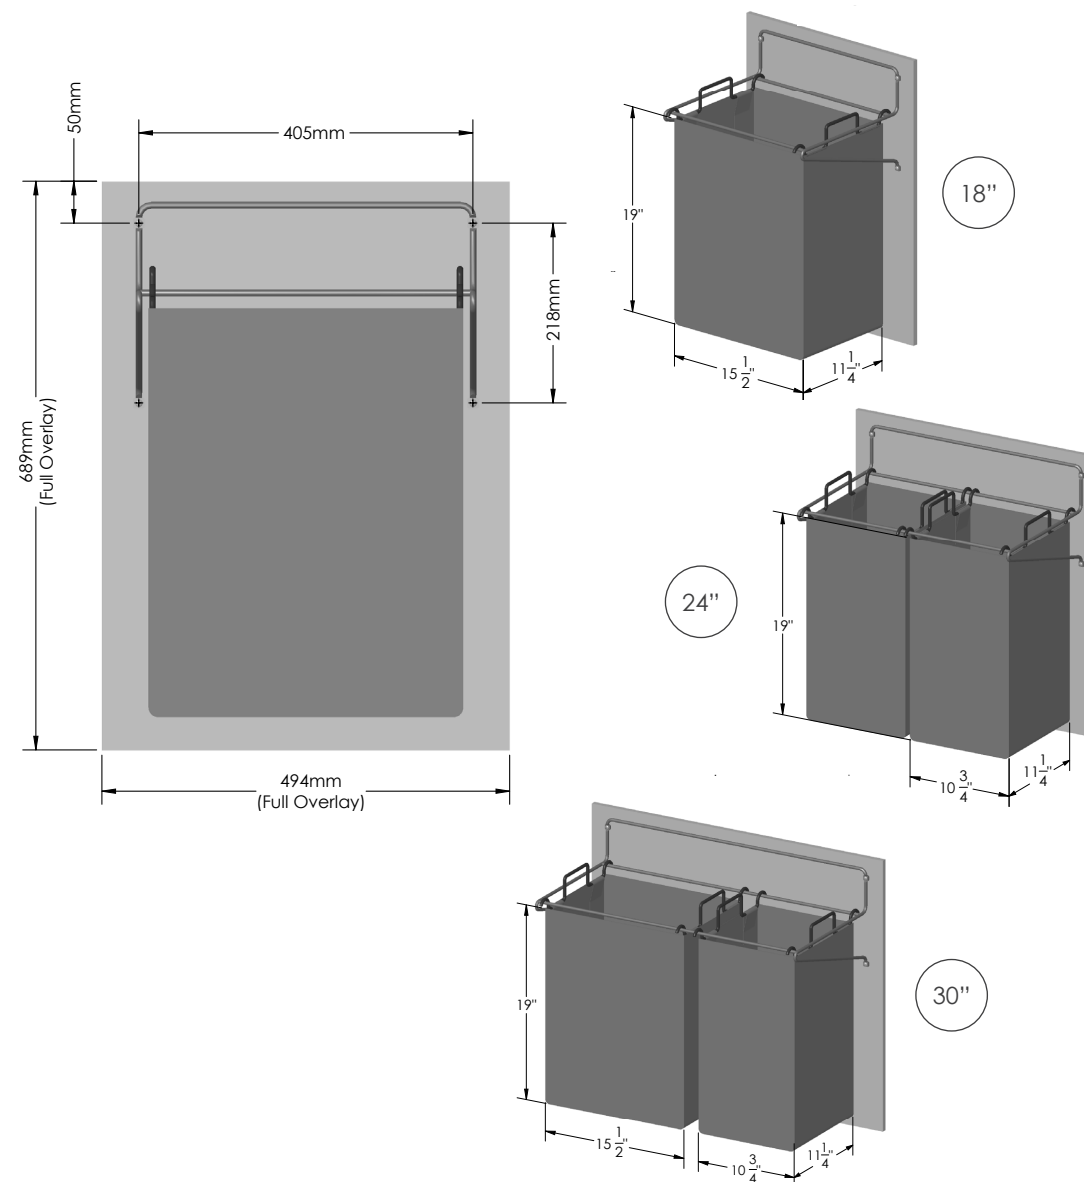

**LAUNDRY**  
tilt-out hamper

18" 300.3144.BLK  
24" 300.3145.BLK  
30" 300.3146.BLK

**FEATURES**

Keep your laundry behind closed doors with this enclosed soft laundry hamper

Designed to mount on the back of a tilt door and allows for quick access

Sort your laundry with ease with the use of the portable hamper bags

**DIMENSIONS**

**SPECS**

**OPTIONS**

FINISH:

BLACK

300.3144.MAL  
PATENT #: 7243884

**FINISHED PRODUCT**