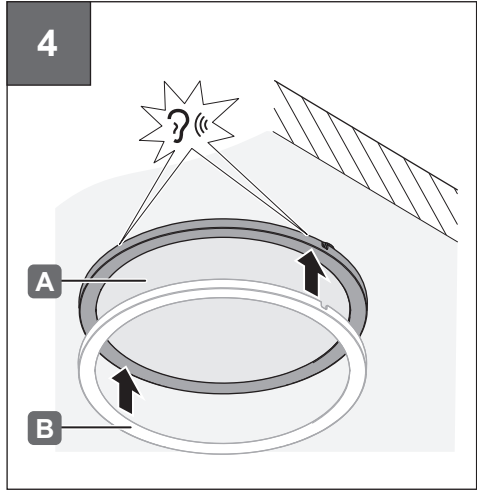

UL only (NOT include CSA) Suitable for installation in the storage area of a clothes' closet at a maximum ambient temperature (ta) of 35 °C / 95 °F!

732.28.528

HDE 14.12.2023