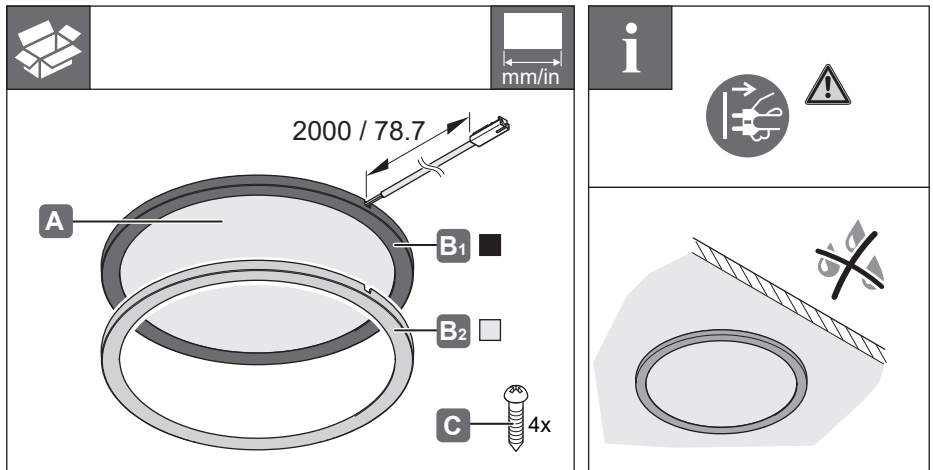

## LED 2066 LED 3066

833.72.293  
833.72.294

833.77.293  
833.77.294

	V	W	K	T <sub>A</sub>	T <sub>A</sub>	 mm/in
833.72.293 833.72.294	12V	7.5W	3000K 4000K	-20 °C – +45 °C -4 °F – +113 °F	T <sub>A</sub> for installation in the storage area of a clothes closet. Only UL (no CSA).	Ø 180 x 7 mm Ø 7.09 x 0.28 in
833.77.293 833.77.294	24V	6.5W	3000K 4000K		-20 °C – +35 °C -4 °F – +95 °F	

732.28.528

HDE 14.12.2023

 UL only (NOT include CSA) Suitable for installation in the storage area of a clothes' closet at a maximum ambient temperature (ta) of 35 °C / 95 °F!

732.28.528

HDE 14.12.2023