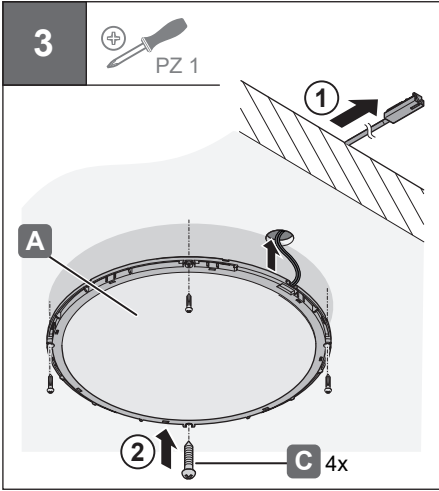

UL only (NOT include CSA) Suitable for installation in the storage area of a clothes' closet at a maximum ambient temperature (ta) of 35 °C / 95 °F!

732.28.528

HDE 14.12.2023