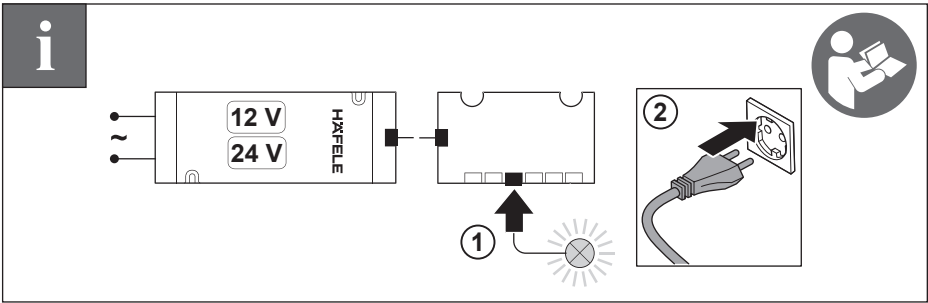

## LED 2066 LED 3066

833.72.293  
833.72.294

833.77.293  
833.77.294

	V	W	K	T <sub>A</sub>	T <sub>A</sub>	 mm/in
833.72.293 833.72.294	12V	7.5W	3000K 4000K	-20 °C – +45 °C -4 °F – +113 °F	T <sub>A</sub> for installation in the storage area of a clothes closet. Only UL (no CSA).	Ø 180 x 7 mm Ø 7.09 x 0.28 in
833.77.293 833.77.294	24V	6.5W	3000K 4000K		-20 °C – +35 °C -4 °F – +95 °F	

732.28.528

HDE 14.12.2023

 UL only (NOT include CSA) Suitable for installation in the storage area of a clothes' closet at a maximum ambient temperature (ta) of 35 °C / 95 °F!

732.28.528

HDE 14.12.2023