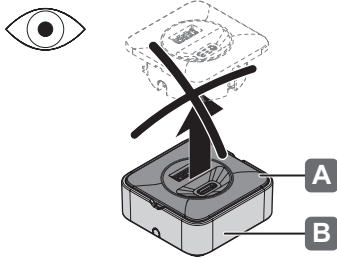

i

732.28.320

HDE 28.07.2023