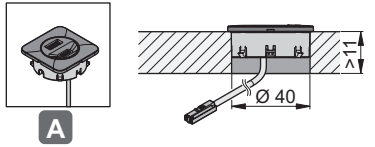

i

732.28.320

HDE 28.07.2023