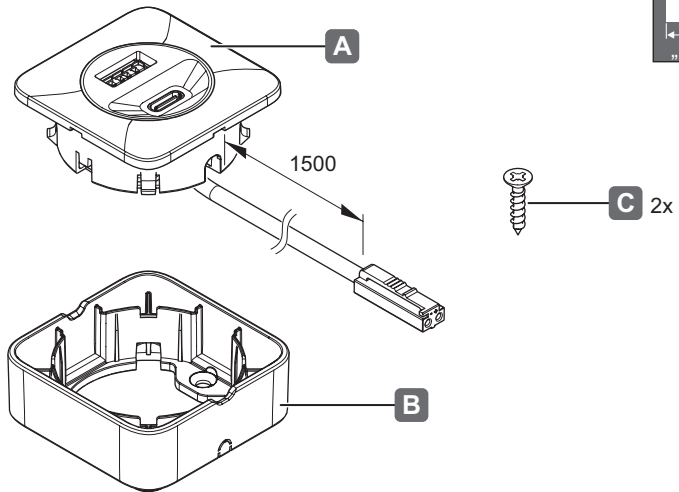

LOOX5

HÄFELE

USB-Charger

833.73.808
833.73.809

833.73.828
833.73.829

	V	W	T_A	mm	
833.73.808 ■	12V	16W	-20 °C – +45 °C -4 °F – +113 °F	43x43x15,6	USB-A 2,8A/5V USB-C 2,8A/5V Total 2,8A/5V
833.73.828 □					
833.73.809 ■	24V				
833.73.829 □					

732.28.320

i

100 - 240 V~

HDE 28.07.2023

IP20