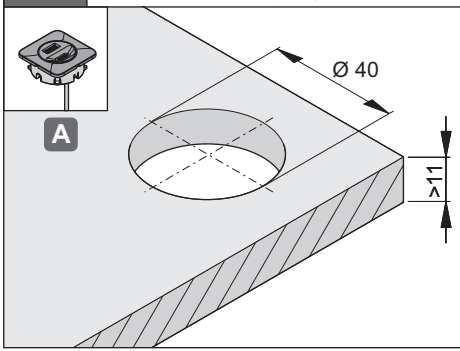

1A

1B

732.28.320

1C

HDE 28.07.2023