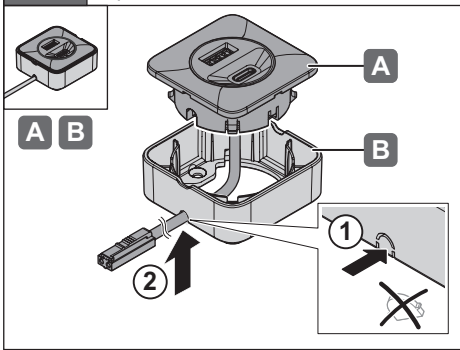

732.28.320

1C