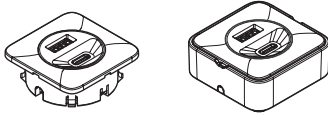

LOOX5

HÄFELE

USB-Charger

833.73.808
833.73.809

833.73.828
833.73.829

	V	W	T _A	 mm	
833.73.808 ■	12V	16W	-20 °C – +45 °C -4 °F – +113 °F	43x43x15,6	USB-A 2,8A/5V USB-C 2,8A/5V Total 2,8A/5V
833.73.828 □					
833.73.809 ■	24V				
833.73.829 □					