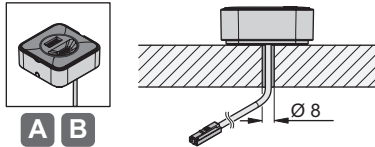

i

732.28.320

HDE 28.07.2023