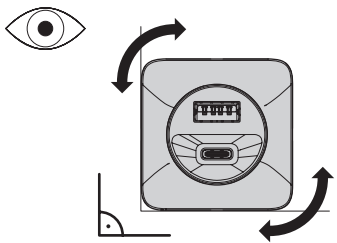

i

732.28.320

HDE 28.07.2023