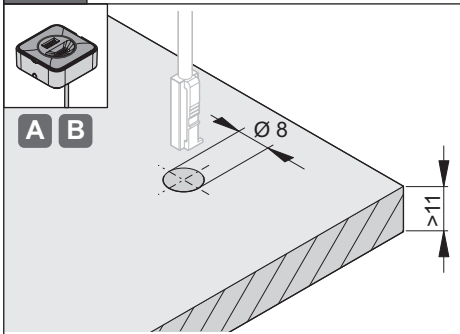

1A

1B

732.28.320

1C

HDE 28.07.2023