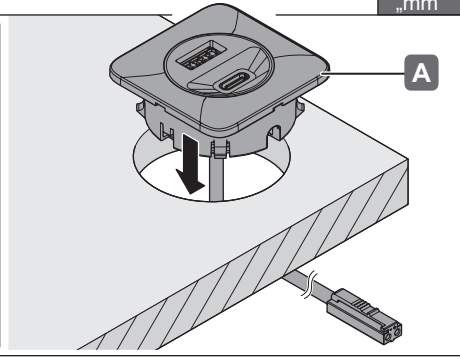

1A

1B

732.28.320

1C

HDE 28.07.2023