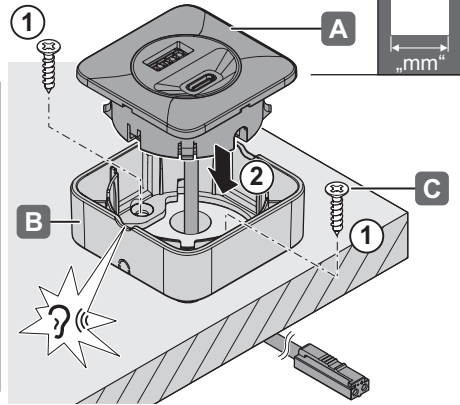

1A

1B

732.28.320

1C

HDE 28.07.2023