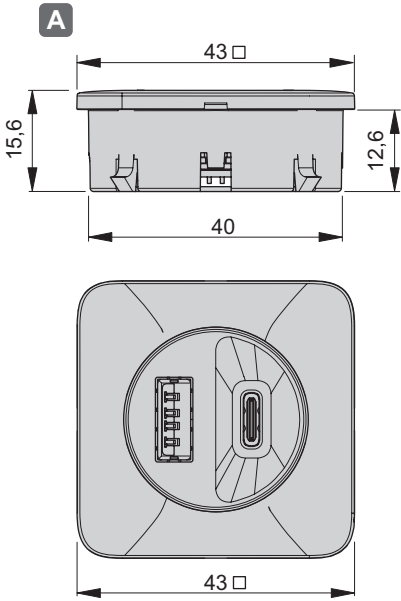

i

732.28.320

HDE 28.07.2023