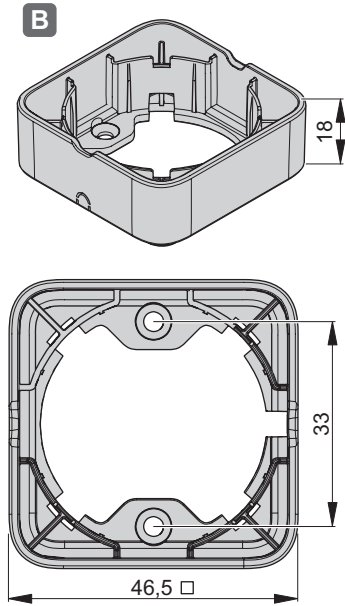

i

732.28.320

HDE 28.07.2023