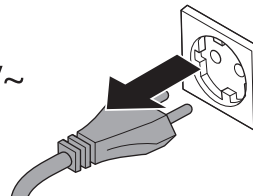

i

100 - 240 V~