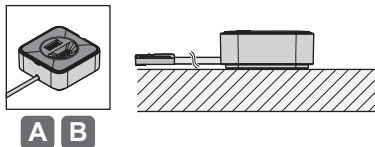

i

732.28.320

HDE 28.07.2023