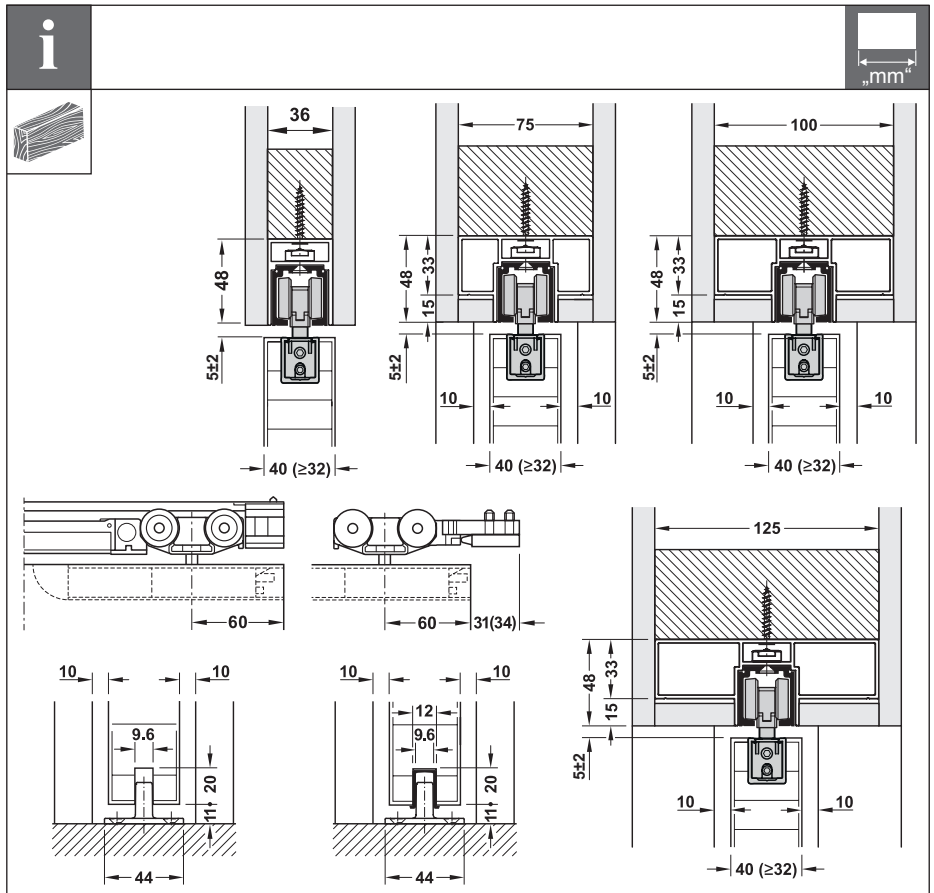

## Slido

940.43.280	940.43.292	940.43.296
940.43.281	940.43.293	940.43.297
940.43.282	940.43.294	940.43.298
940.43.291	940.43.295	940.43.299

Classic	A	B	C	D	E	1 - 4
40-I, 50-I, 80-I, 120-I	●	●			●	1 - 4
40-J, 50-J, 80-J, 120-J	●	●	●	●	●	5 - 8
40-L, 50-L, 80-L, 120-L	●	●	●	●	●	

732.29.837

HDE 11.03.2020

732.29.837

HDE 11.03.2020

i

mm

**Classic 40-J, 50-J, 80-J, 120-J**

**Classic 40-L, 50-L, 80-L, 120-L**