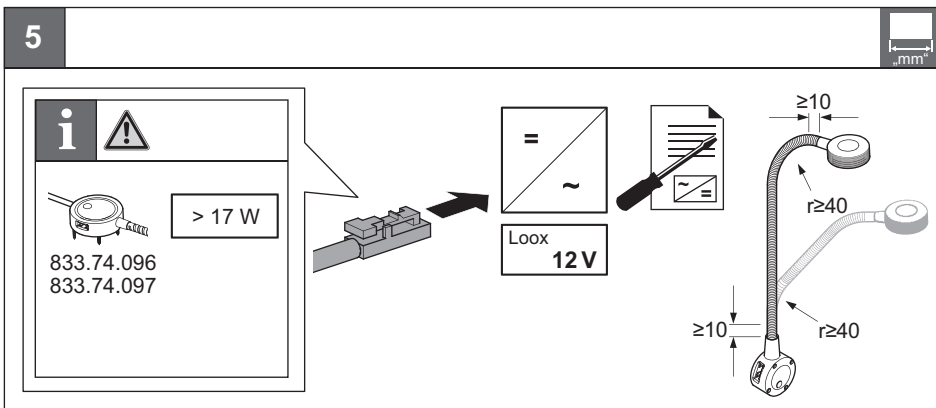

LED 2034  
LED 2035

833.74.096 833.74.152  
833.74.097 833.74.153

732.28.330

12 V System		K	W	T <sub>A</sub>	mm	mm	=	
833.74.096		4000 K	≤ 17 W	-20 °C – +35 °C -4 °F – +95 °F	450 x 50 x 15.5	460 x 60 x 25.5	Loox 12 V	
833.74.097								
833.74.152			1.5 W					
833.74.153								

2000

4x B

**i**

	833.74.096	2x
	833.74.097	
	833.74.152	
	833.74.153	

100 - 240 V~

HDE 11.05.2018

732.28.330

HDE 11.05.2018