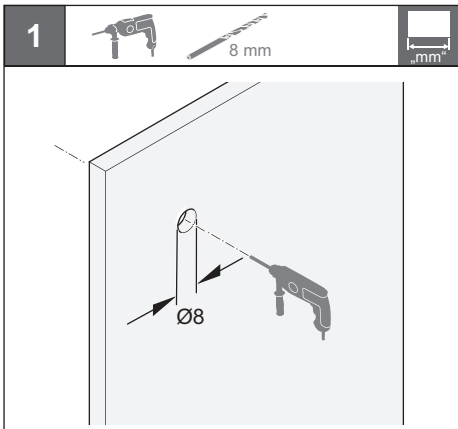

732.28.330

HDE 11.05.2018