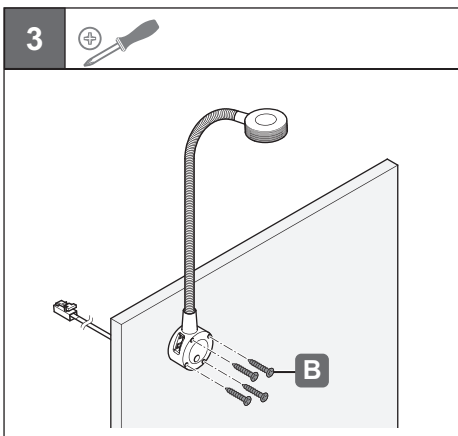

732.28.330

HDE 11.05.2018