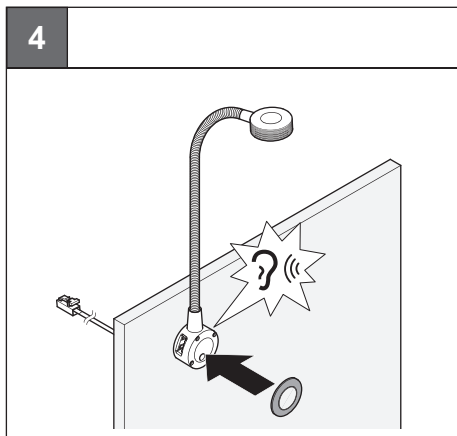

732.28.330

HDE 11.05.2018